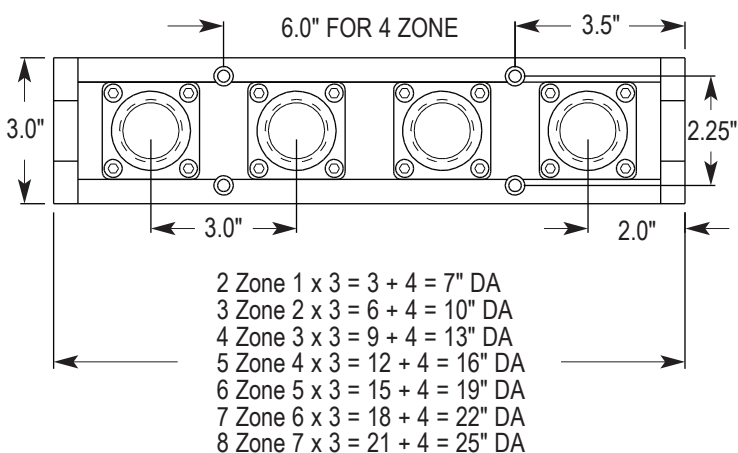

# RotoLine™ Flow Indicating Manifold

(1) 1/8" EC-2011

(1) 1/4" EC-2021

(1) 3/8" EC-2031

(1) 1/2" EC-2041

(1) 3/4" EC-2061

(1) 1" EC-2081

(1) 1-1/4" EC-2101

Valve Cap  
1/4" - VC-2902  
3/8" - VC-2903  
1/2" - VC-2904

1/4" Side EC-220S

3/8" Side EC-230S

1/2" Side EC-240S

1/4" End EC-22TE-TCK

3/8" End EC-23TE-TCK

1/2" End EC-24TE-TCK

1/4" End EC-22TS-TCK

3/8" Side EC-23TS-TCK

1/2" Side EC-24TS-TCK

CITO-FP-PRICE-22-0829