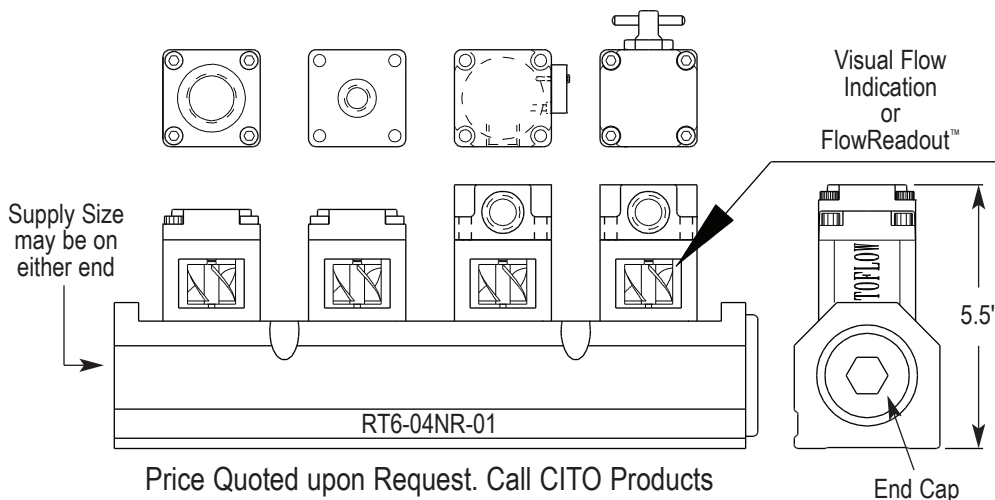

CITO-FP-PRICE-22-0829

CITO PRODUCTS

WILL ASSIGN MODEL NUMBER TO EACH CUSTOM ASSEMBLY