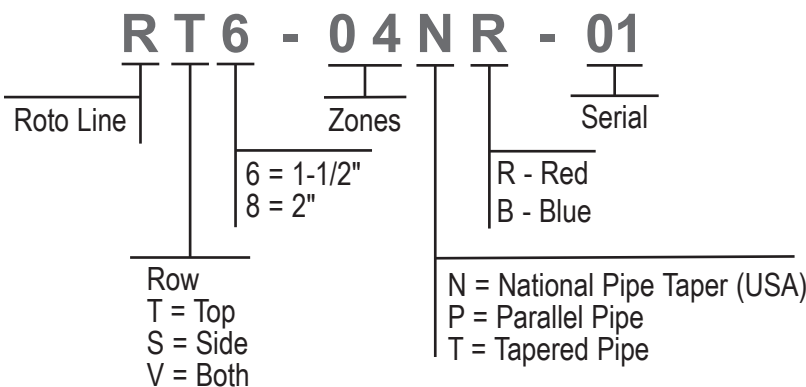

# RotoLine™ Flow Indicating Manifold

(1) 1/8" EC-2011

(1) 1/4" EC-2021

(1) 3/8" EC-2031

(1) 1/2" EC-2041

(1) 3/4" EC-2061

(1) 1" EC-2081

(1) 1-1/4" EC-2101

Valve Cap  
1/4" - VC-2902  
3/8" - VC-2903  
1/2" - VC-2904

1/4" Side EC-220S

3/8" Side EC-230S

1/2" Side EC-240S

1/4" End EC-22TE-TCK

3/8" End EC-23TE-TCK

1/2" End EC-24TE-TCK

1/4" End EC-22TS-TCK

3/8" Side EC-23TS-TCK

1/2" Side EC-24TS-TCK

CITO-FP-PRICE-22-0829