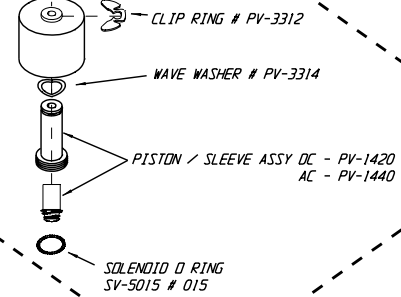

TOP COVER ASS'Y

TOP ASS'Y
REBUILD KIT
SF-977 X X

PILOT VALVE ASSEMBLY
SV-9310-XX

(10) 10-32 X 1-1/2" ST ST SHCS
SV-3334

(6) WASHER
SV-3420-7 # 10 ST ST

(4) 1/4-20 X 2 1/2" SHCS # SF-3332

REBUILD KIT
SF-9820

ORIFICE O RING
SV-5206
ORIFICE SV-3924

DIAPHRAGM ASS'Y
SV-1260

(8) 1/4-20 SHCS
SF-3320

PRESSURE
GAUGE CAP
0-100 PSI SF-9100
0-160 PSI SF-9160

TEMP. GAUGE CAP
20-200 F SF-9220

SEAT BODY SF-5810

(4) HEX INSERTS SV-3410

(4) SQUARE INSERTS SV-3412

O RING SV-5122

O RING SV-5124

STACKFLOW BODY
SV-5820

(2) O RING
SV-5828

END/PARTITION PLATE
SF-5420

SCREEN ASS'Y
COARSE SF9120
MEDIUM SF9130
FINE SF-9140

(2) O RINGS SF-5221

(4) 1/4"-20 X 2 1/4"
SHCS ST ST #
SF-3330

VALVE CAP
1/4" VCA-3004
1/2" VCA-3008

SINGLE OUT END CAP
(4) 1/8" SF-3044
(4) 1/4" SF-3040
(4) 3/8" SF-3033

DUAL OUT END CAP
(2) 1/4" SF-3036
(2) 3/8" SF-3030
(2) 1/2" SF-3026