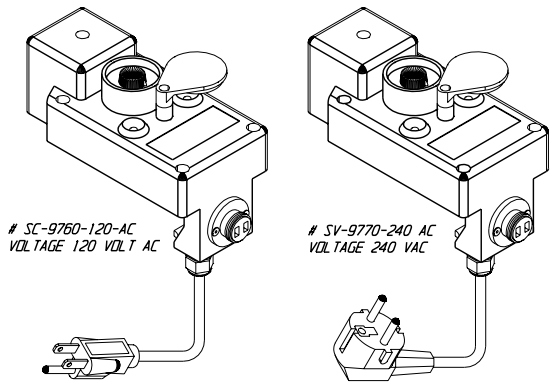

TOP COVER ASS'Y

TOP ASS'Y
REBUILD KIT
SF-977 X X

PILOT VALVE ASSEMBLY
SV-9310-XX

(10) 10-32 X 1-1/2" ST ST SHCS
SV-3334

(6) WASHER
SV-3420-7 # 10 ST ST

(4) 1/4-20 X 2 1/2" SHCS # SF-3332

REBUILD KIT
SF-9820

ORIFICE O RING
SV-5206
ORIFICE SV-3924

DIAPHRAGM ASS'Y
SV-1260

(8) 1/4-20 SHCS
SF-3320

PRESSURE
GAUGE CAP
0-100 PSI SF-9100
0-160 PSI SF-9160

TEMP. GAUGE CAP
20-200 F SF-9220

SEAT BODY SF-5810

(4) HEX INSERTS SV-3410

(4) SQUARE INSERTS SV-3412

O RING SV-5122

O RING SV-5124

STACKFLOW BODY
SV-5820

(2) O RING
SV-5828

END/PARTITION PLATE
SF-5420

SCREEN ASS'Y
COARSE SF9120
MEDIUM SF9130
FINE SF-9140

(2) O RINGS SF-5221

(4) 1/4"-20 X 2 1/4"
SHCS ST ST #
SF-3330

VALVE CAP
1/4" VCA-3004
1/2" VCA-3008

SINGLE OUT END CAP
(4) 1/8" SF-3044
(4) 1/4" SF-3040
(4) 3/8" SF-3033

DUAL OUT END CAP
(2) 1/4" SF-3036
(2) 3/8" SF-3030
(2) 1/2" SF-3026